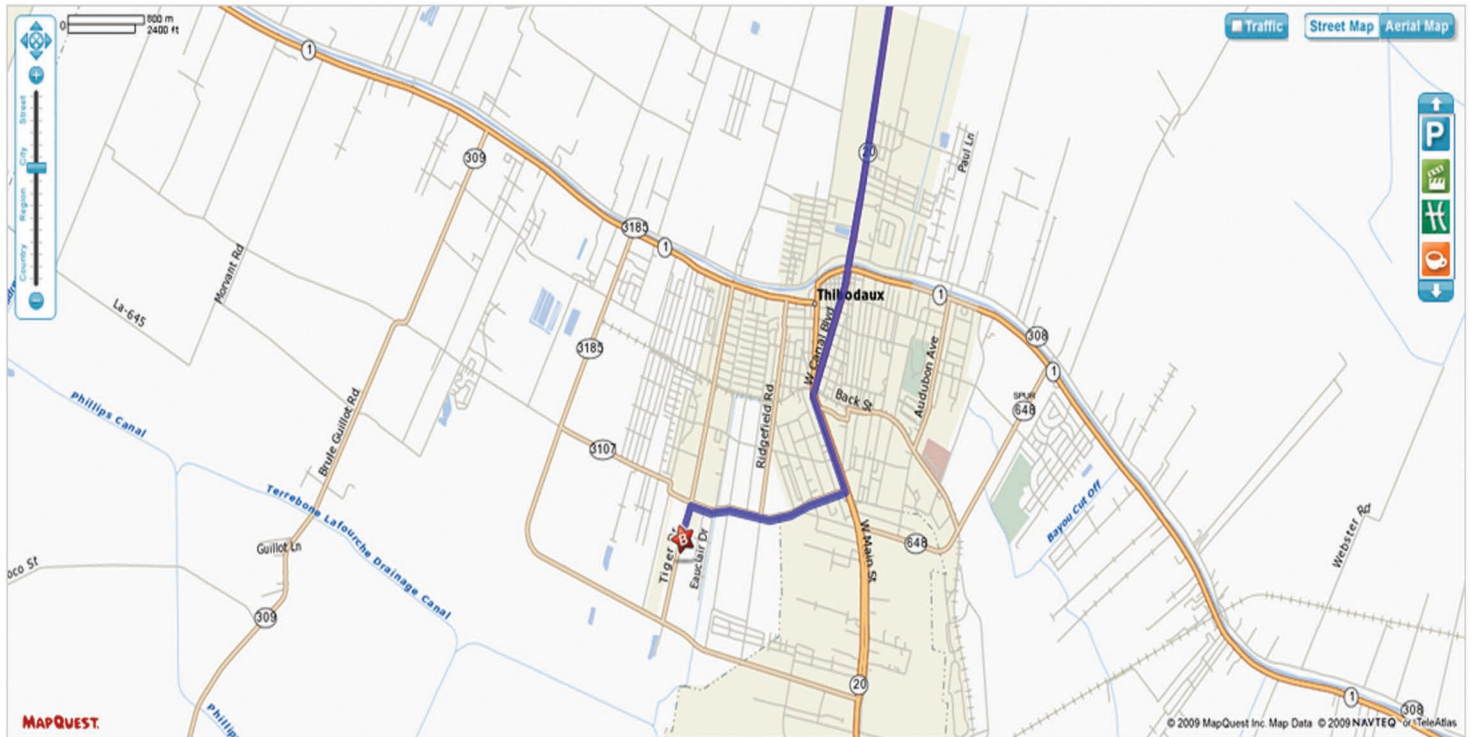

- < **Take I-10 East toward Hammond/New Orleans**
- < **Take LA-641 S exit, EXIT 194, toward Gramercy**
- < **LA -641 S becomes LA-3213 S**
- < **Turn right onto LA-3127**
- < **Turn left onto LA-20 W - drive approx. 18.6 miles**
- < **Turn right onto LA-3107 / Talbot Avenue**
- < **Turn left onto Tiger Drive - drive approx. .6 miles**