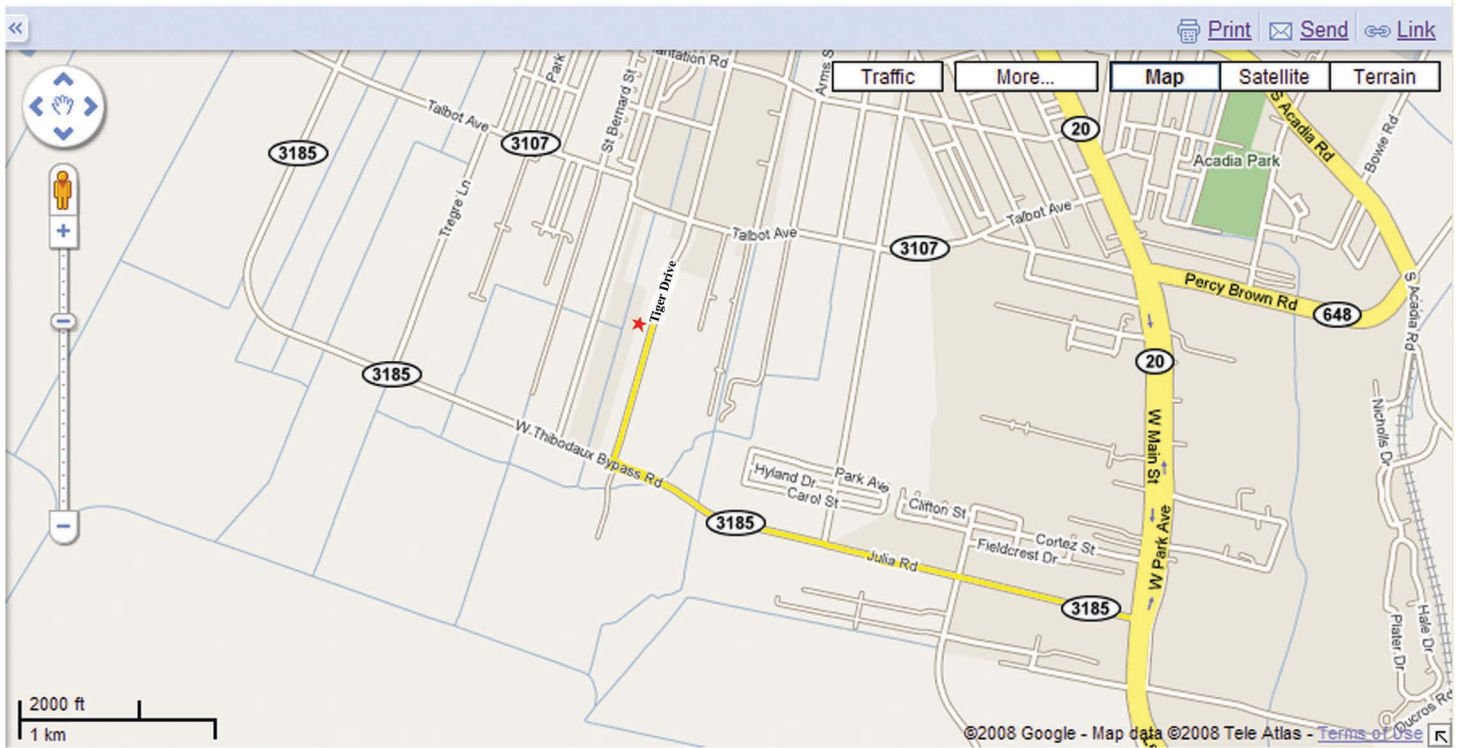

- < Take I-10 West toward Baton Rouge
- < Merge onto I-310 South - via Exit 220 toward Boutte/Houma
- < Merge onto US-90 West - toward Houma
- < Merge onto LA-24 West - via Exit 202 toward Thibodaux - drive approx. 5.1 miles
- < Slight Left LA-24 will turn into LA-20 East - drive approx. 1.1 miles
- < at Light Turn Left onto LA-3185 (car dealership on corner of 3185) - drive approx. 1.8 miles
- < Turn right onto Tiger Drive - drive approx. .6 miles